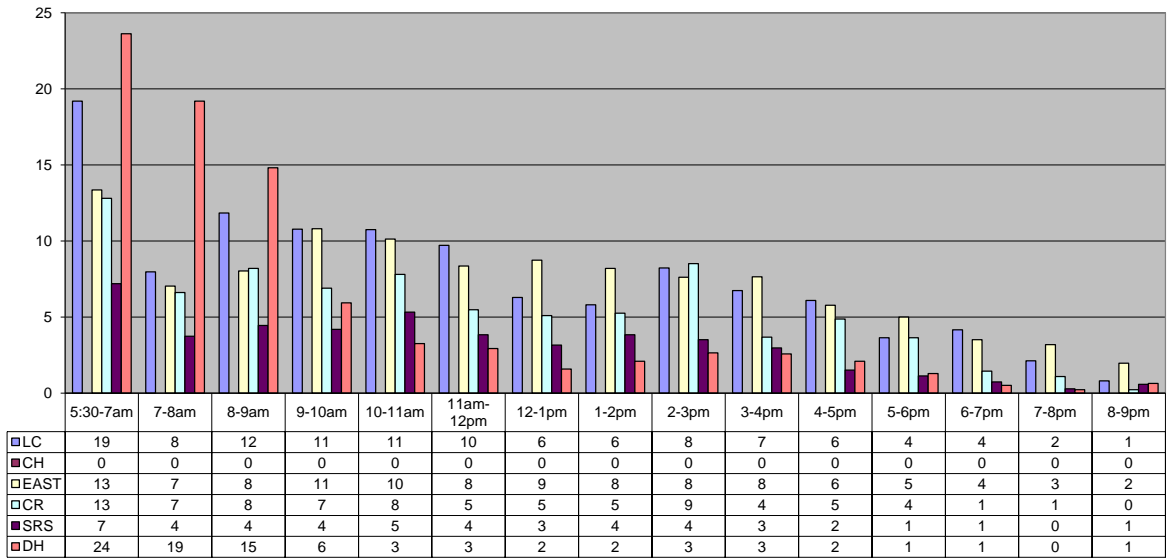

July 2023 Fitness Room Use By Hour

Average - All Fitness by: Hr	76	45	47	39	37	30	25	25	31	24	20	15	10	7	4
Visits	LC	CH	EAST	CR	SRS	DH	Total (All CTRS)								
Tot Month	3538	0	3390	2531	1441	2586	13486								
v Per Day	114.1	0.0	109.4	81.6	46.5	83.4	435.0								
Av Hr	7.4	0.0	7.1	5.3	3.0	5.4	28.1								